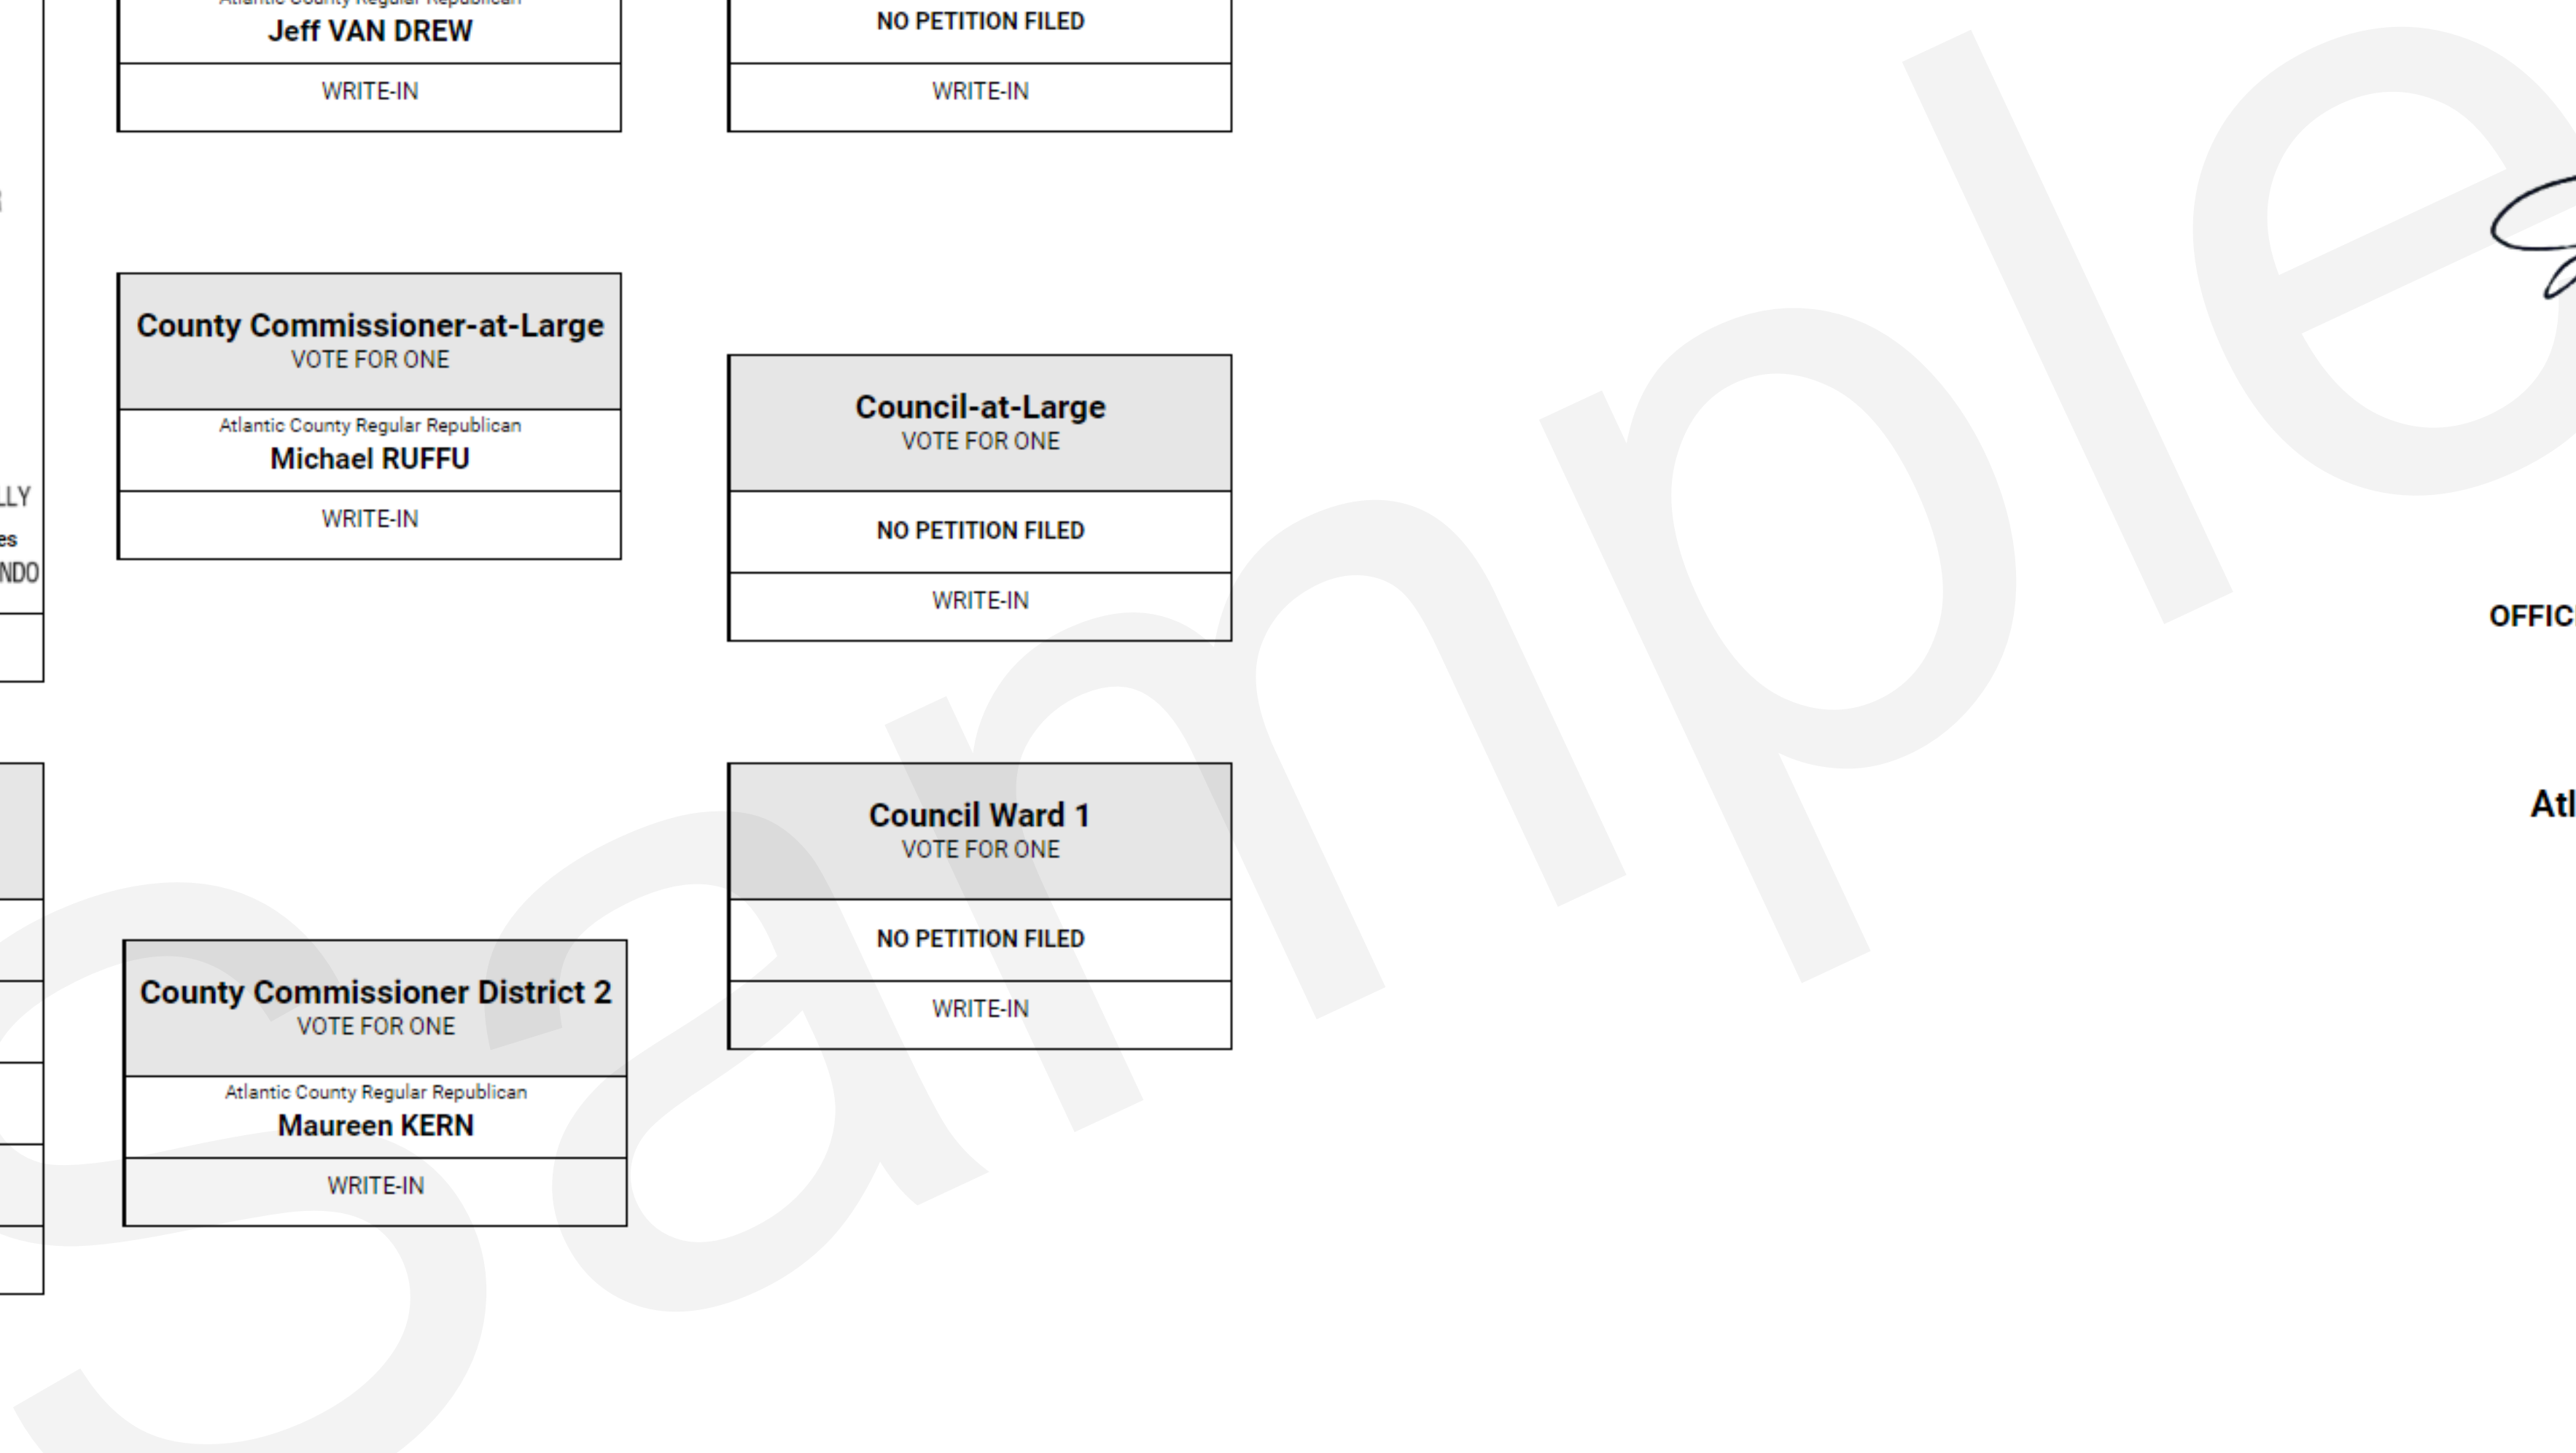

House of Representatives VOTE FOR ONE
Atlantic County Regular Republican Jeff VAN DREW
WRITE-IN

Mayor VOTE FOR ONE
NO PETITION FILED
WRITE-IN

County Commissioner-at-Large VOTE FOR ONE
Atlantic County Regular Republican Michael RUFFU
WRITE-IN

Council-at-Large VOTE FOR ONE
NO PETITION FILED
WRITE-IN

U.S. Senator VOTE FOR ONE
Atlantic County Regular Republican Curtis BASHAW
America First Conservative Christine SERRANO GLASSNER
For The People Albert HARSHAW
American Conservative Republican Justin MURPHY
WRITE-IN

County Commissioner District 2 VOTE FOR ONE
Atlantic County Regular Republican Maureen KERN
WRITE-IN

Council Ward 1 VOTE FOR ONE
NO PETITION FILED
WRITE-IN

Joseph J. Giraldo

Joseph J. Giraldo
Atlantic County Clerk

OFFICIAL PRIMARY ELECTION BALLOT
Republican

Pleasantville
Atlantic County, New Jersey
June 4, 2024

Pleasantville W1 D1