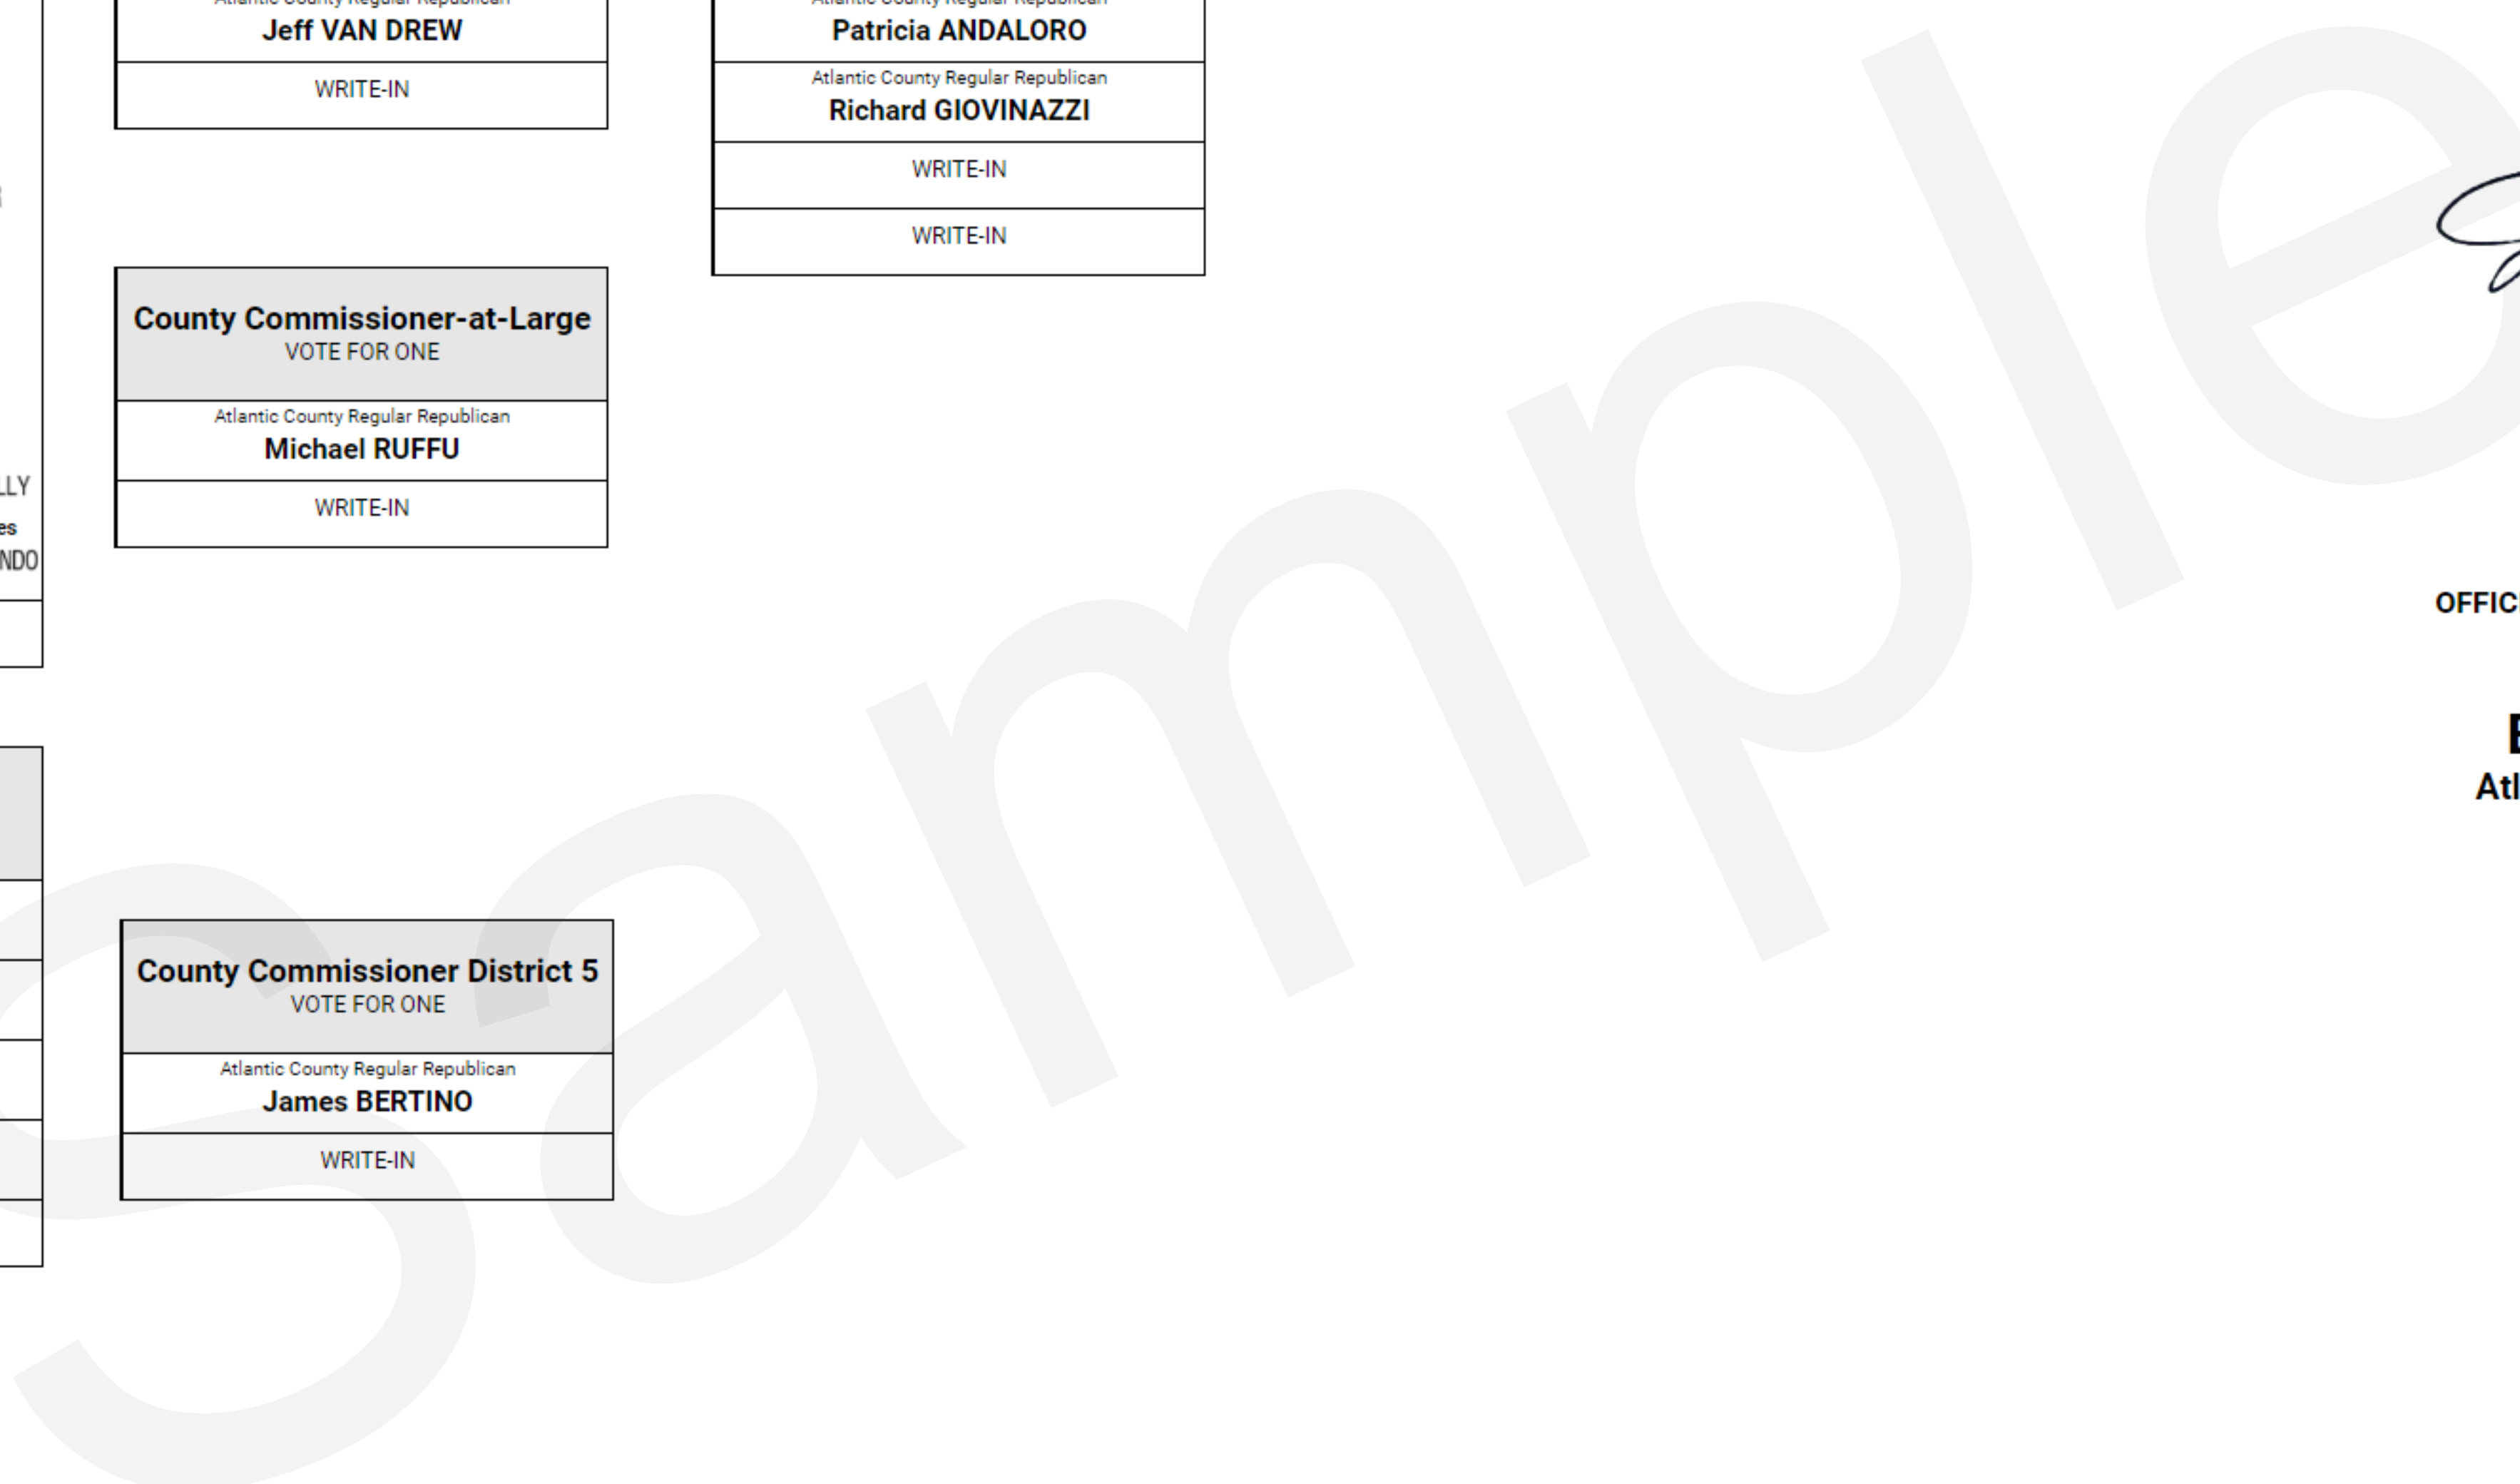

House of Representatives
VOTE FOR ONE

Atlantic County Regular Republican
Jeff VAN DREW

WRITE-IN

Council
VOTE FOR TWO

Atlantic County Regular Republican
Patricia ANDALORO

Atlantic County Regular Republican
Richard GIOVINAZZI

WRITE-IN

WRITE-IN

County Commissioner-at-Large
VOTE FOR ONE

Atlantic County Regular Republican
Michael RUFFU

WRITE-IN

U.S. Senator
VOTE FOR ONE

Atlantic County Regular Republican
Curtis BASHAW

America First Conservative
Christine SERRANO GLASSNER

For The People
Albert HARSHAW

American Conservative Republican
Justin MURPHY

WRITE-IN

County Commissioner District 5
VOTE FOR ONE

Atlantic County Regular Republican
James BERTINO

WRITE-IN

Joseph J. Giraldo

Joseph J. Giraldo
Atlantic County Clerk

OFFICIAL PRIMARY ELECTION BALLOT
Republican

Buena Borough
Atlantic County, New Jersey
June 4, 2024

Buena Borough