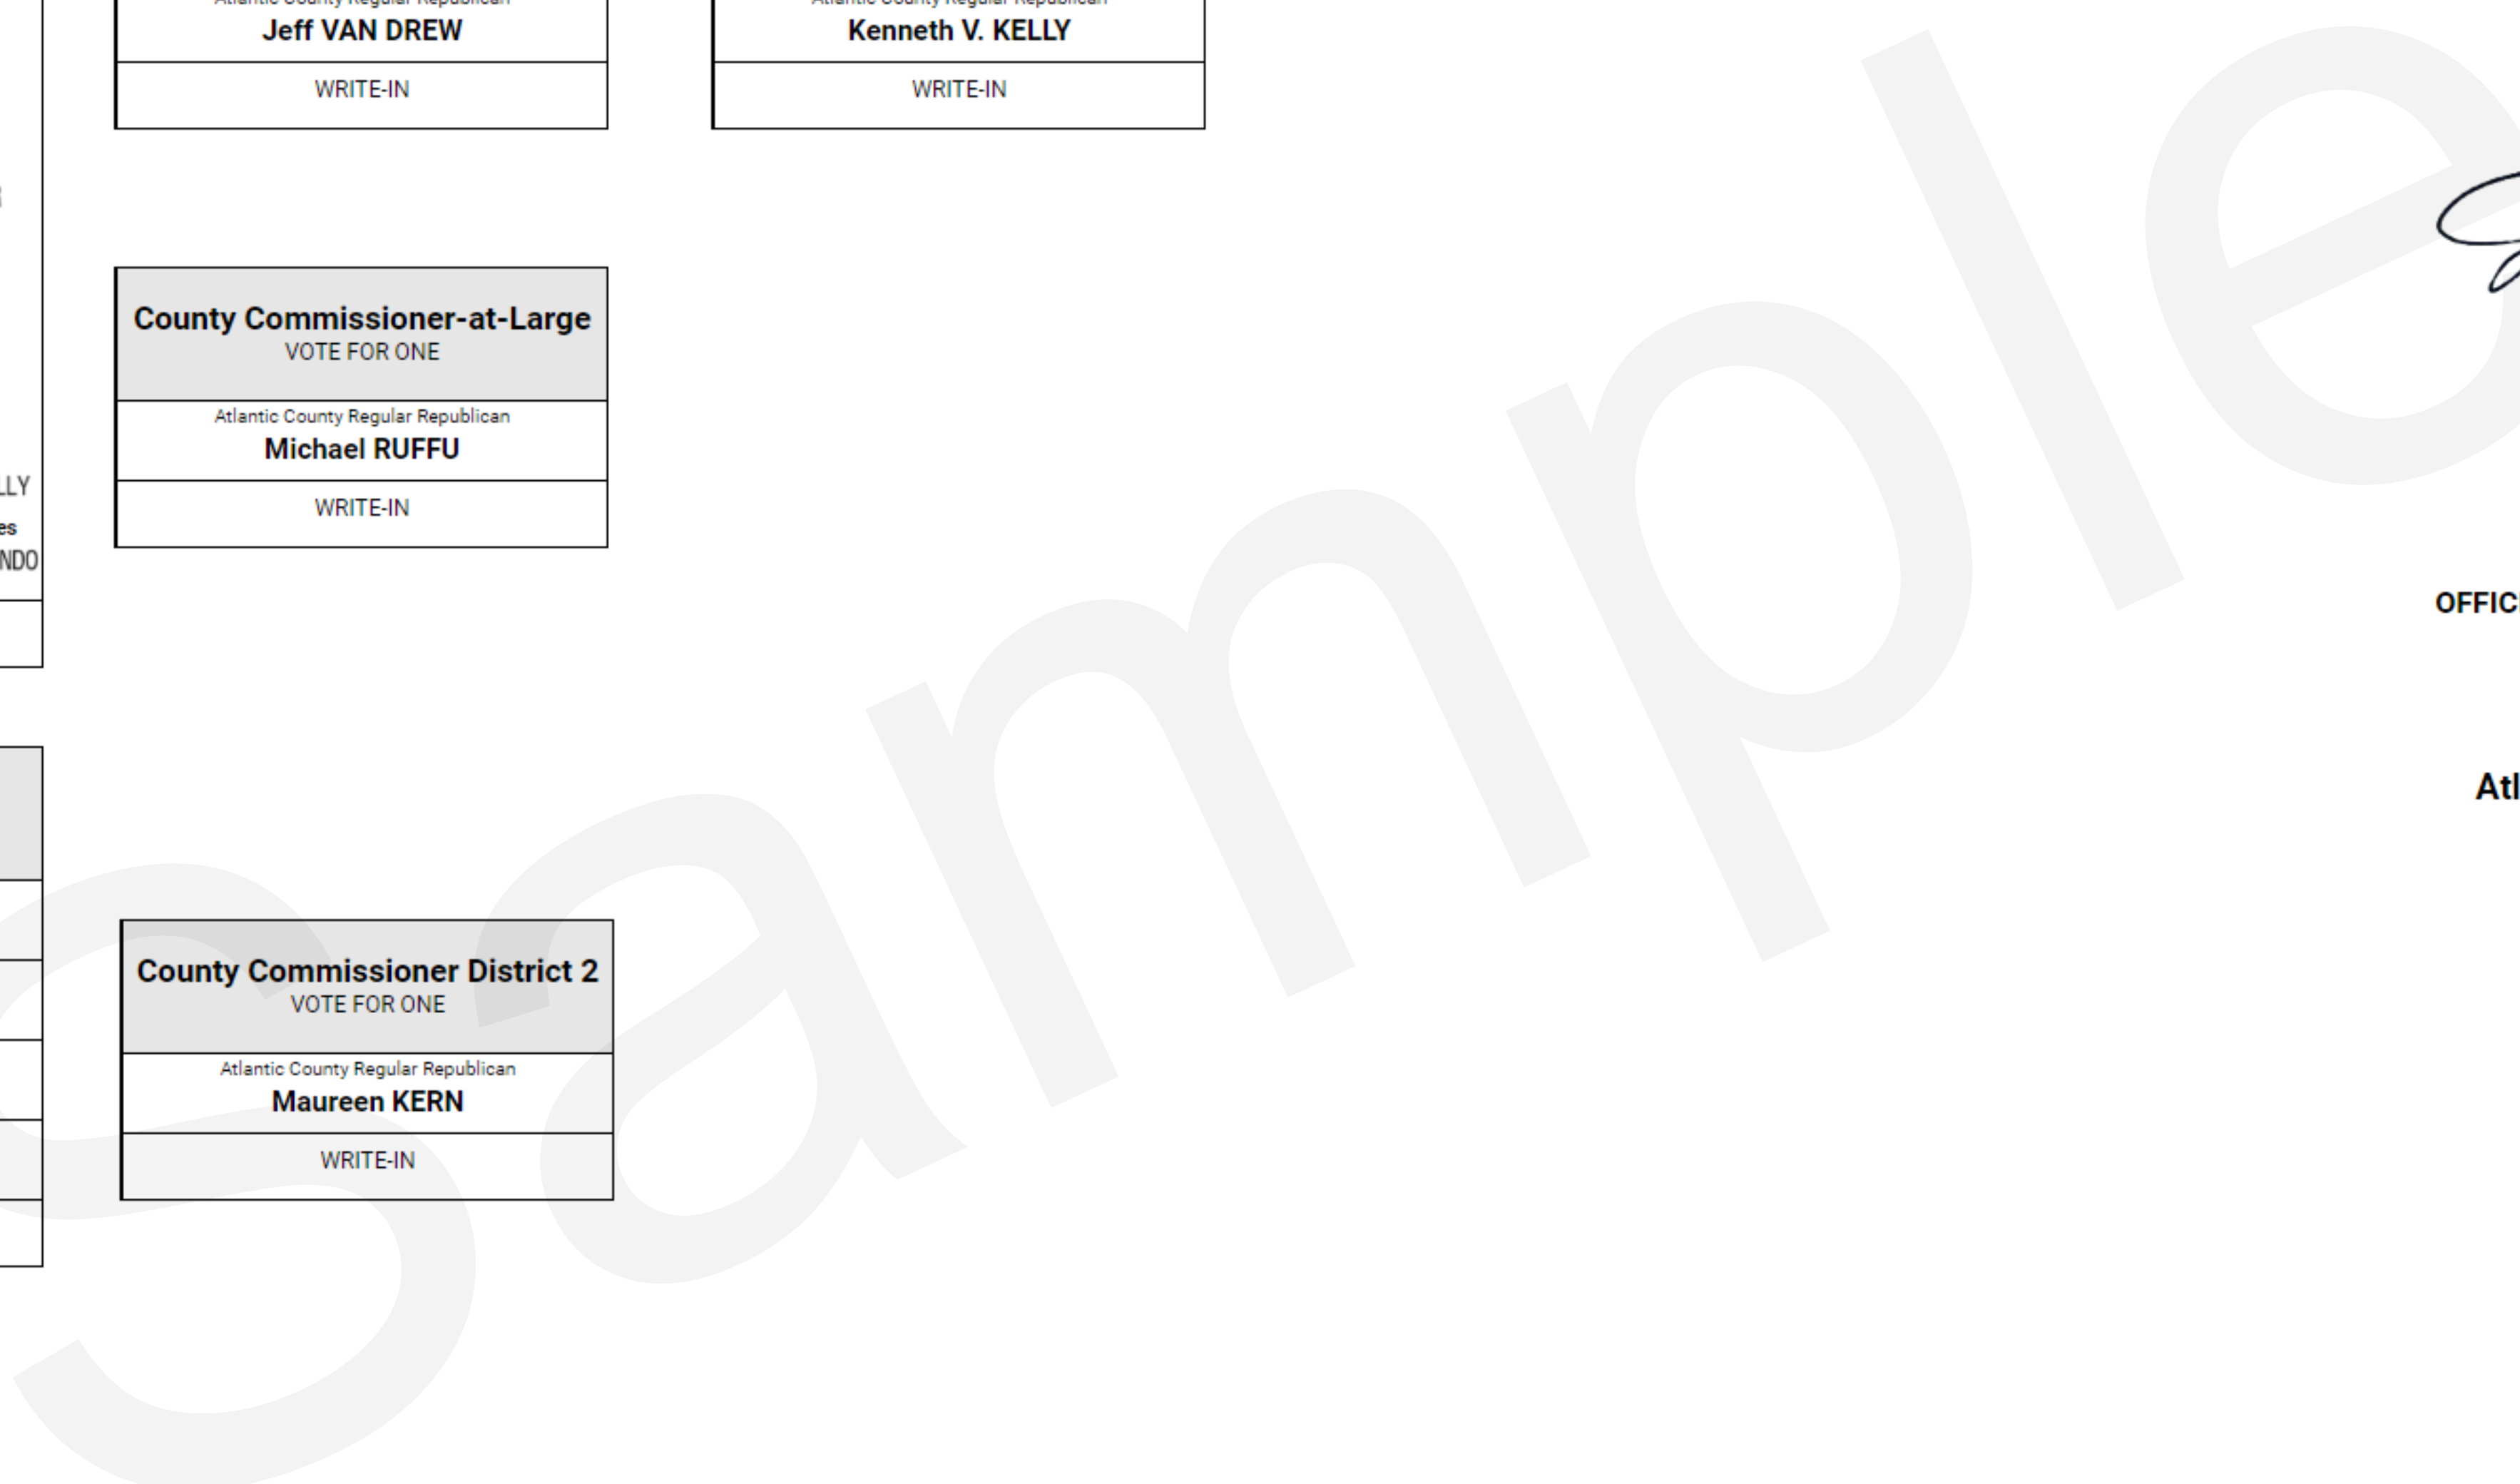

House of Representatives VOTE FOR ONE
Atlantic County Regular Republican Jeff VAN DREW
WRITE-IN

Council Ward 1 VOTE FOR ONE
Atlantic County Regular Republican Kenneth V. KELLY
WRITE-IN

County Commissioner-at-Large VOTE FOR ONE
Atlantic County Regular Republican Michael RUFFU
WRITE-IN

U.S. Senator VOTE FOR ONE
Atlantic County Regular Republican Curtis BASHAW
America First Conservative Christine SERRANO GLASSNER
For The People Albert HARSHAW
American Conservative Republican Justin MURPHY
WRITE-IN

County Commissioner District 2 VOTE FOR ONE
Atlantic County Regular Republican Maureen KERN
WRITE-IN

Joseph J. Giraldo

Joseph J. Giraldo
Atlantic County Clerk

OFFICIAL PRIMARY ELECTION BALLOT
Republican

Linwood
Atlantic County, New Jersey
June 4, 2024

Linwood W1 D1