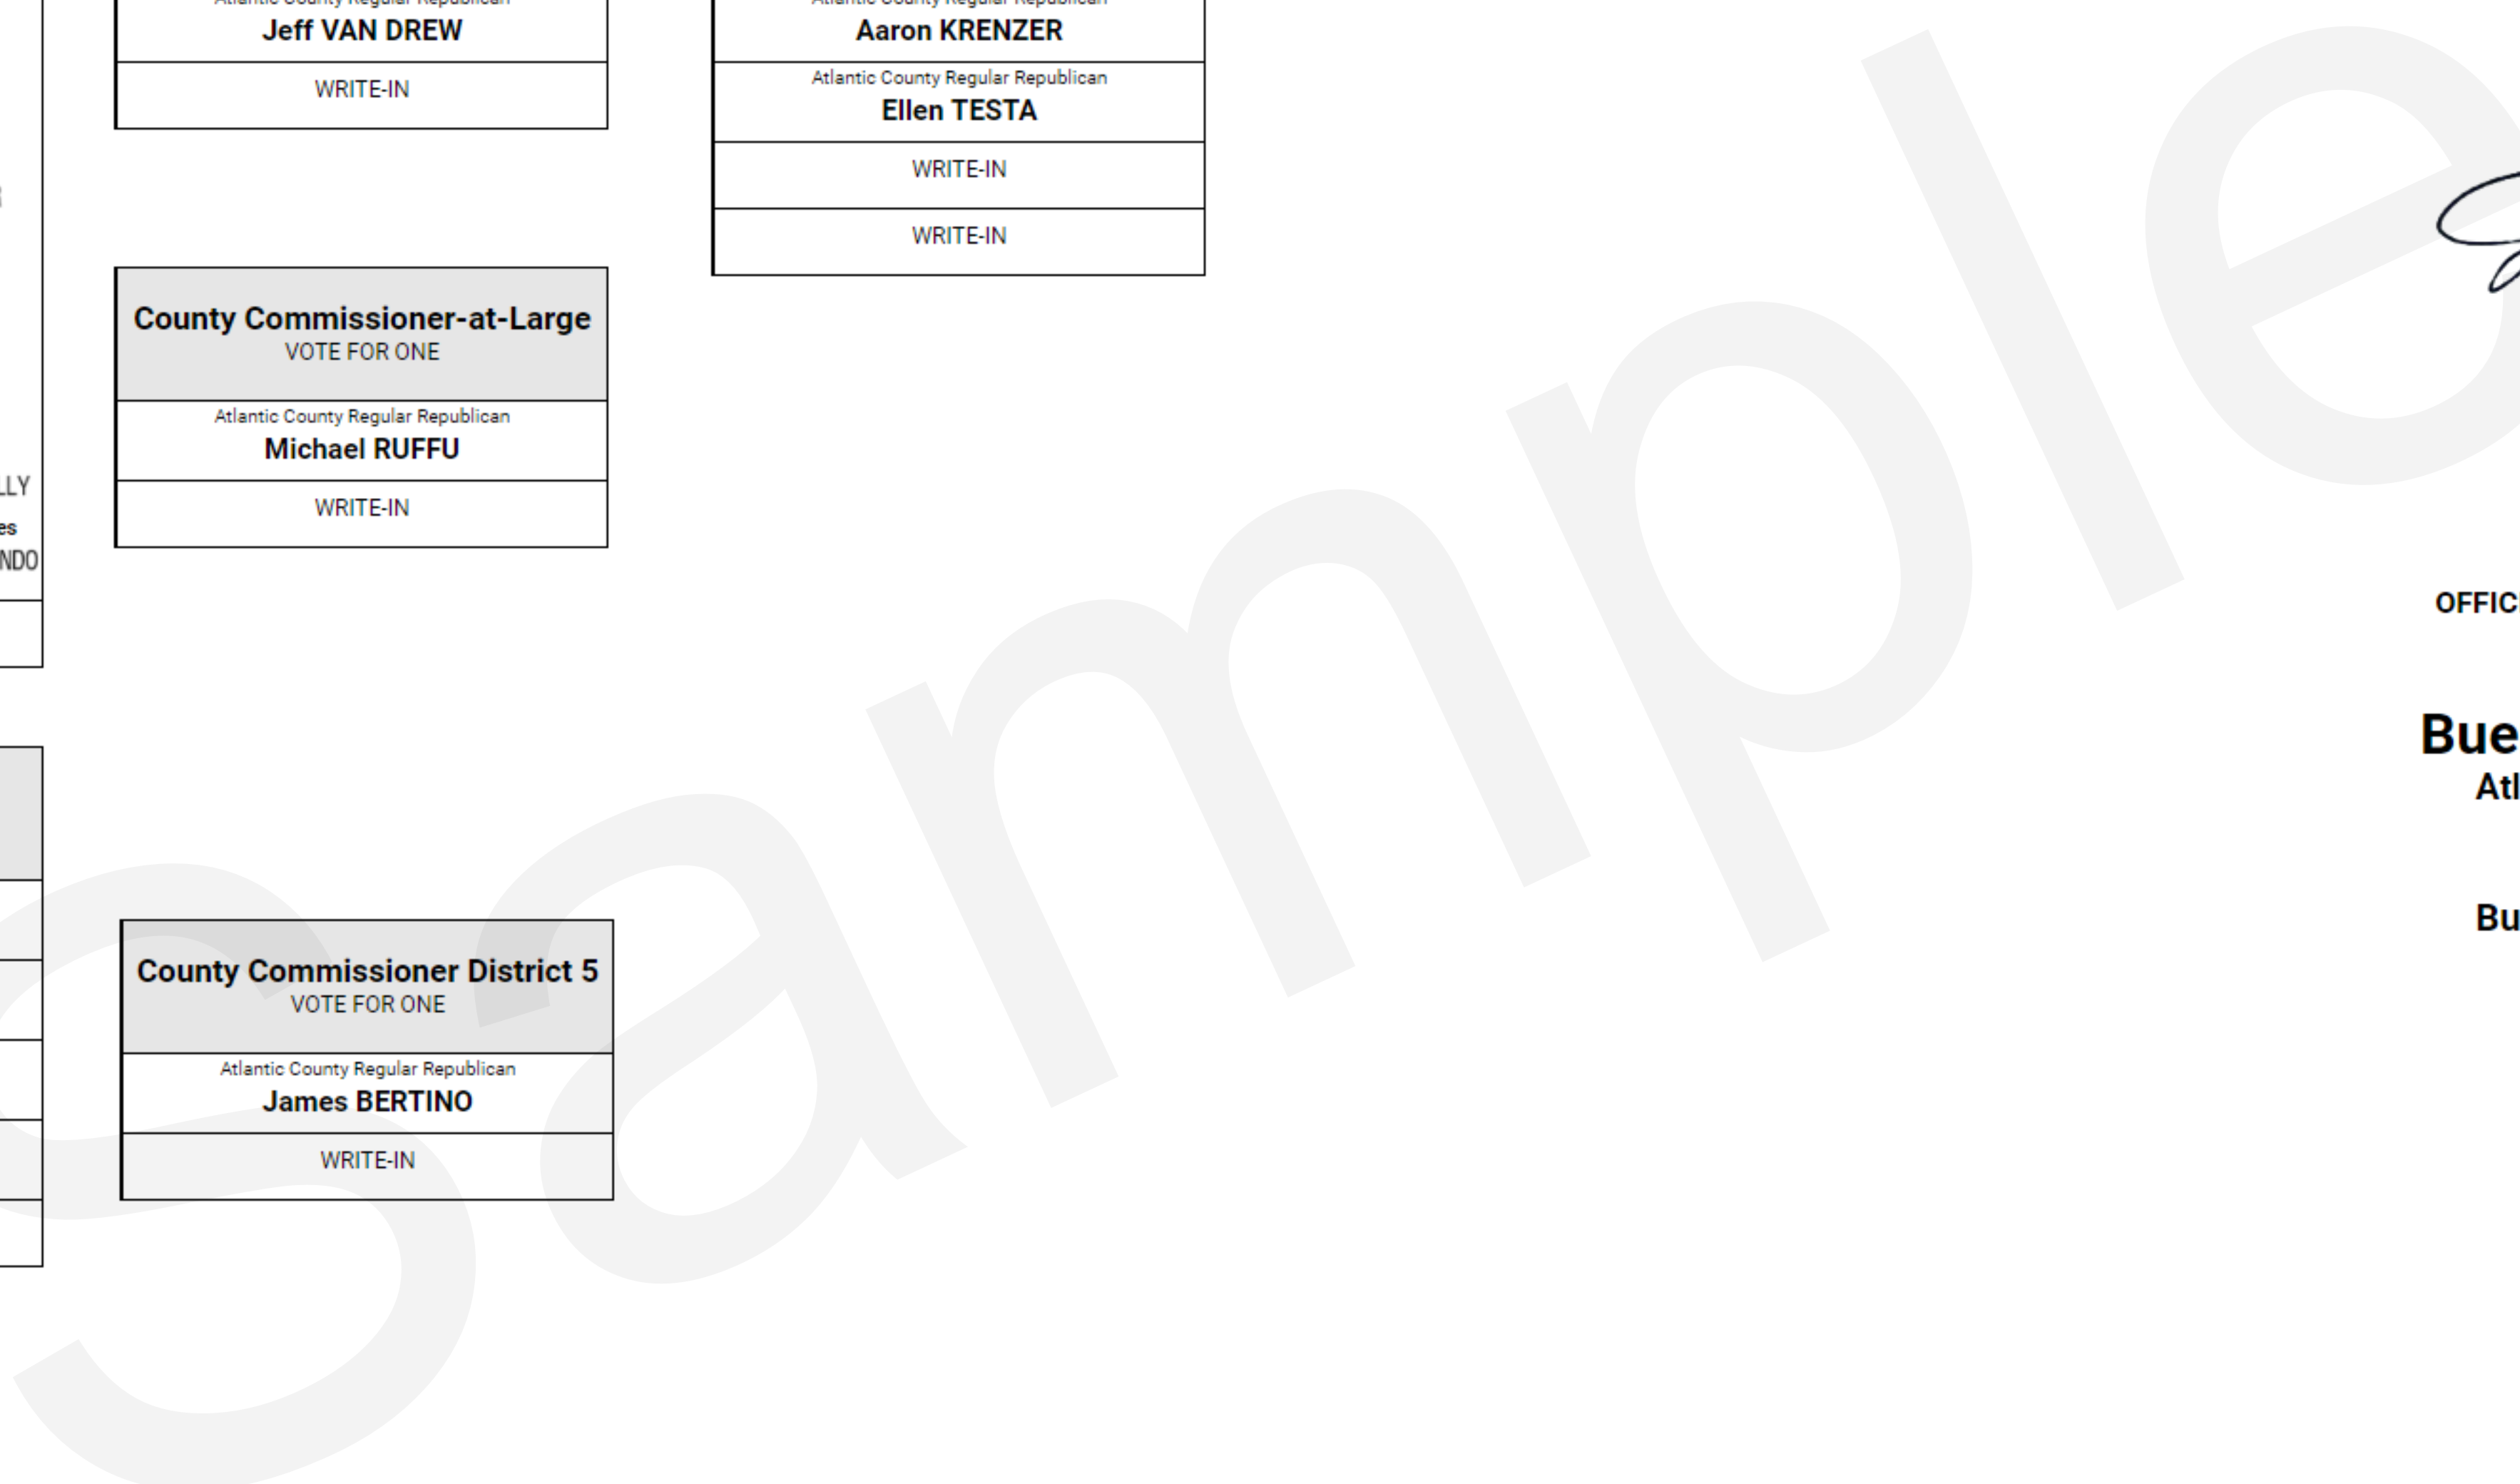

House of Representatives VOTE FOR ONE
Atlantic County Regular Republican Jeff VAN DREW
WRITE-IN

Township Committee VOTE FOR TWO
Atlantic County Regular Republican Aaron KRENZER
Atlantic County Regular Republican Ellen TESTA
WRITE-IN
WRITE-IN

County Commissioner-at-Large VOTE FOR ONE
Atlantic County Regular Republican Michael RUFFU
WRITE-IN

U.S. Senator VOTE FOR ONE
Atlantic County Regular Republican Curtis BASHAW
America First Conservative Christine SERRANO GLASSNER
For The People Albert HARSHAW
American Conservative Republican Justin MURPHY
WRITE-IN

County Commissioner District 5 VOTE FOR ONE
Atlantic County Regular Republican James BERTINO
WRITE-IN

Joseph J. Giraldo

Joseph J. Giraldo
Atlantic County Clerk

OFFICIAL PRIMARY ELECTION BALLOT
Republican

Buena Vista Township
Atlantic County, New Jersey
June 4, 2024

Buena Vista Township D01